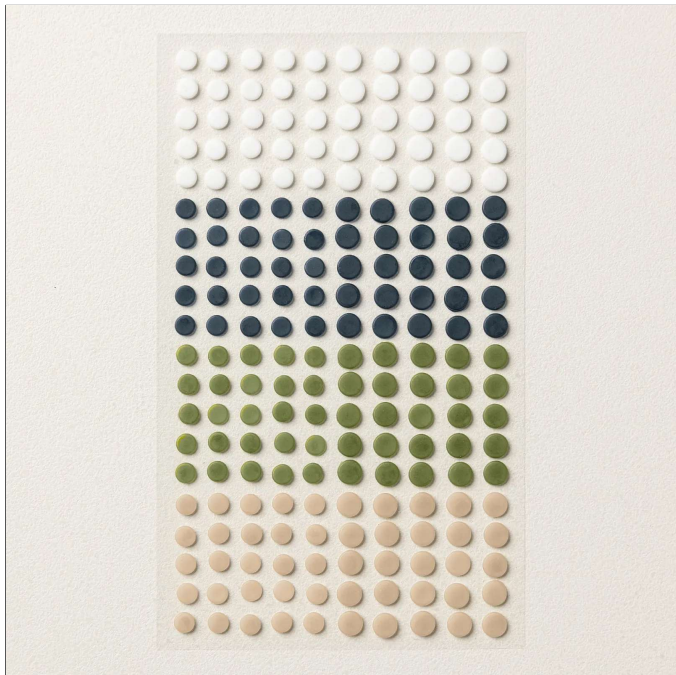

#Gems
#Embellishments
#Accents

Natural Matte Dots

#Embellishments
Natural Matte Dots

Set of 200 pieces Adhesive-backed. 50 each of 4 colors. 5 mm, 6 mm
 Online Exclusive March 2026
 Natural Matte Dots 167510
 French: Pois Mats Naturels

Cut to fit your case: Standard Case: 5/8" spine, 5 1/8" front, 7" length
 New Stamp & Die Envelopes 5 1/4" front, 8 7/8" length

Standard